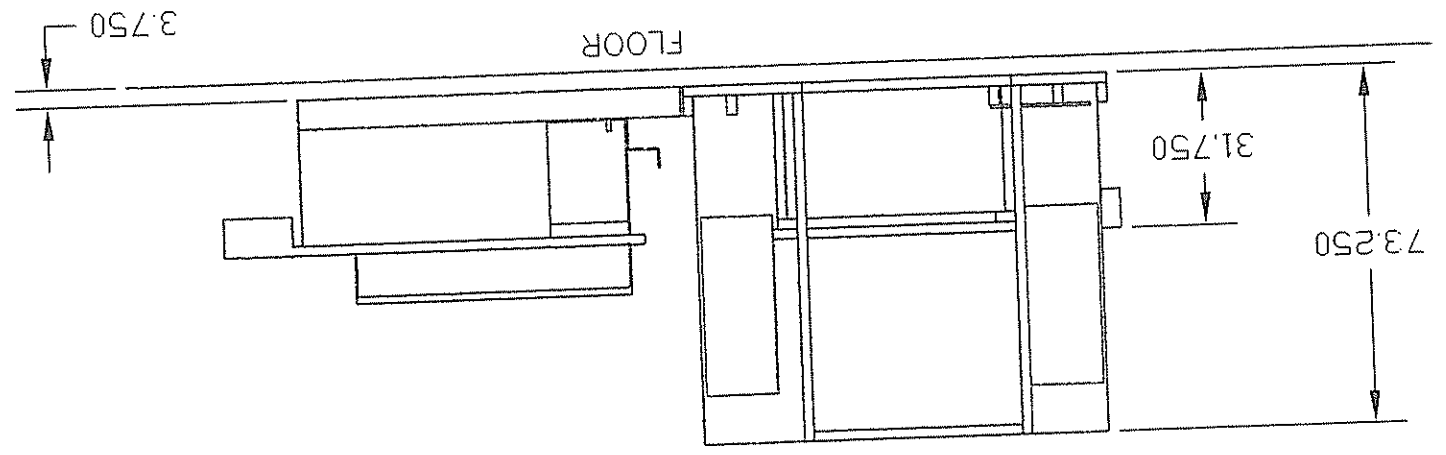

REV	DESCRIPTION	DATE	APPROVED

Title AUTO SEALER 50 x 70		Scale 1:36	Material N/A	Tolerance ±.010 (UNLESS SPECIFIED)	ENTERPRISES
Drafter Part Numbers EAS070		CHK By Date 3-6-07		EASTLEY	
Part size 0.000 x 0.000		FINISH - NONE			
ALL DIMENSIONS ARE IN INCHES					
BE ±.01 UNLESS OTHERWISE SPECIFIED					