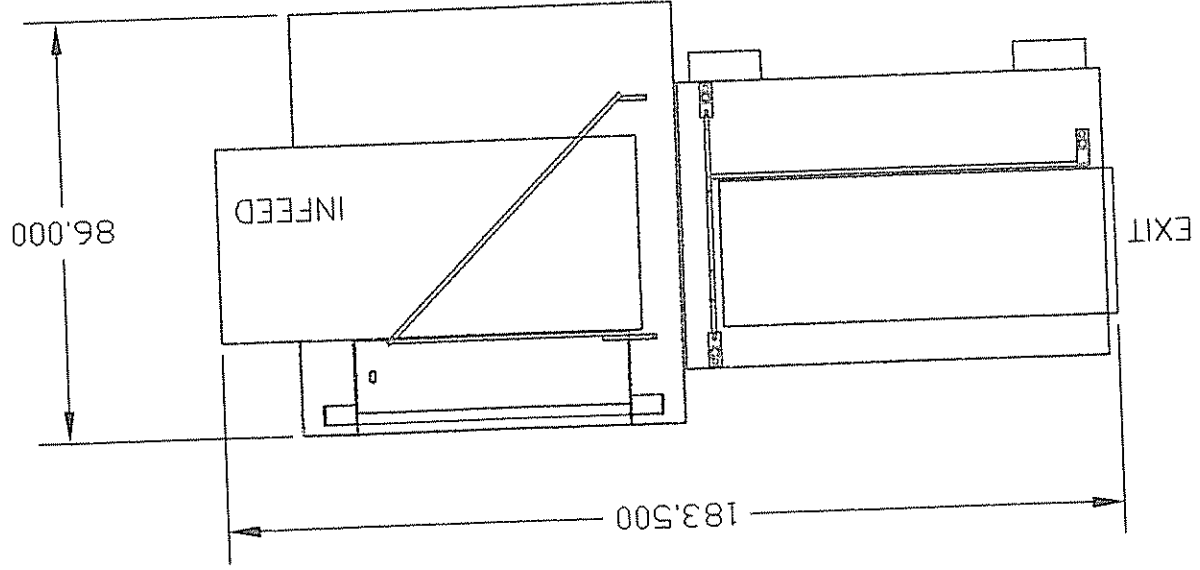

REV	DESCRIPTION	DATE	APPROVED

Title AUTO SEALER 50 x 70		Scale 1:36	Material N/A	Tolerance ±.010 (UNLESS SPECIFIED)	ENTERPRISES
Drafter Part Numbers EAS070		CHK By Date 3-6-07		EASTLEY	
Part size 0.000 x 0.000		FINISH - NONE			
ALL DIMENSIONS ARE IN INCHES					
BE ±.01 UNLESS OTHERWISE SPECIFIED					