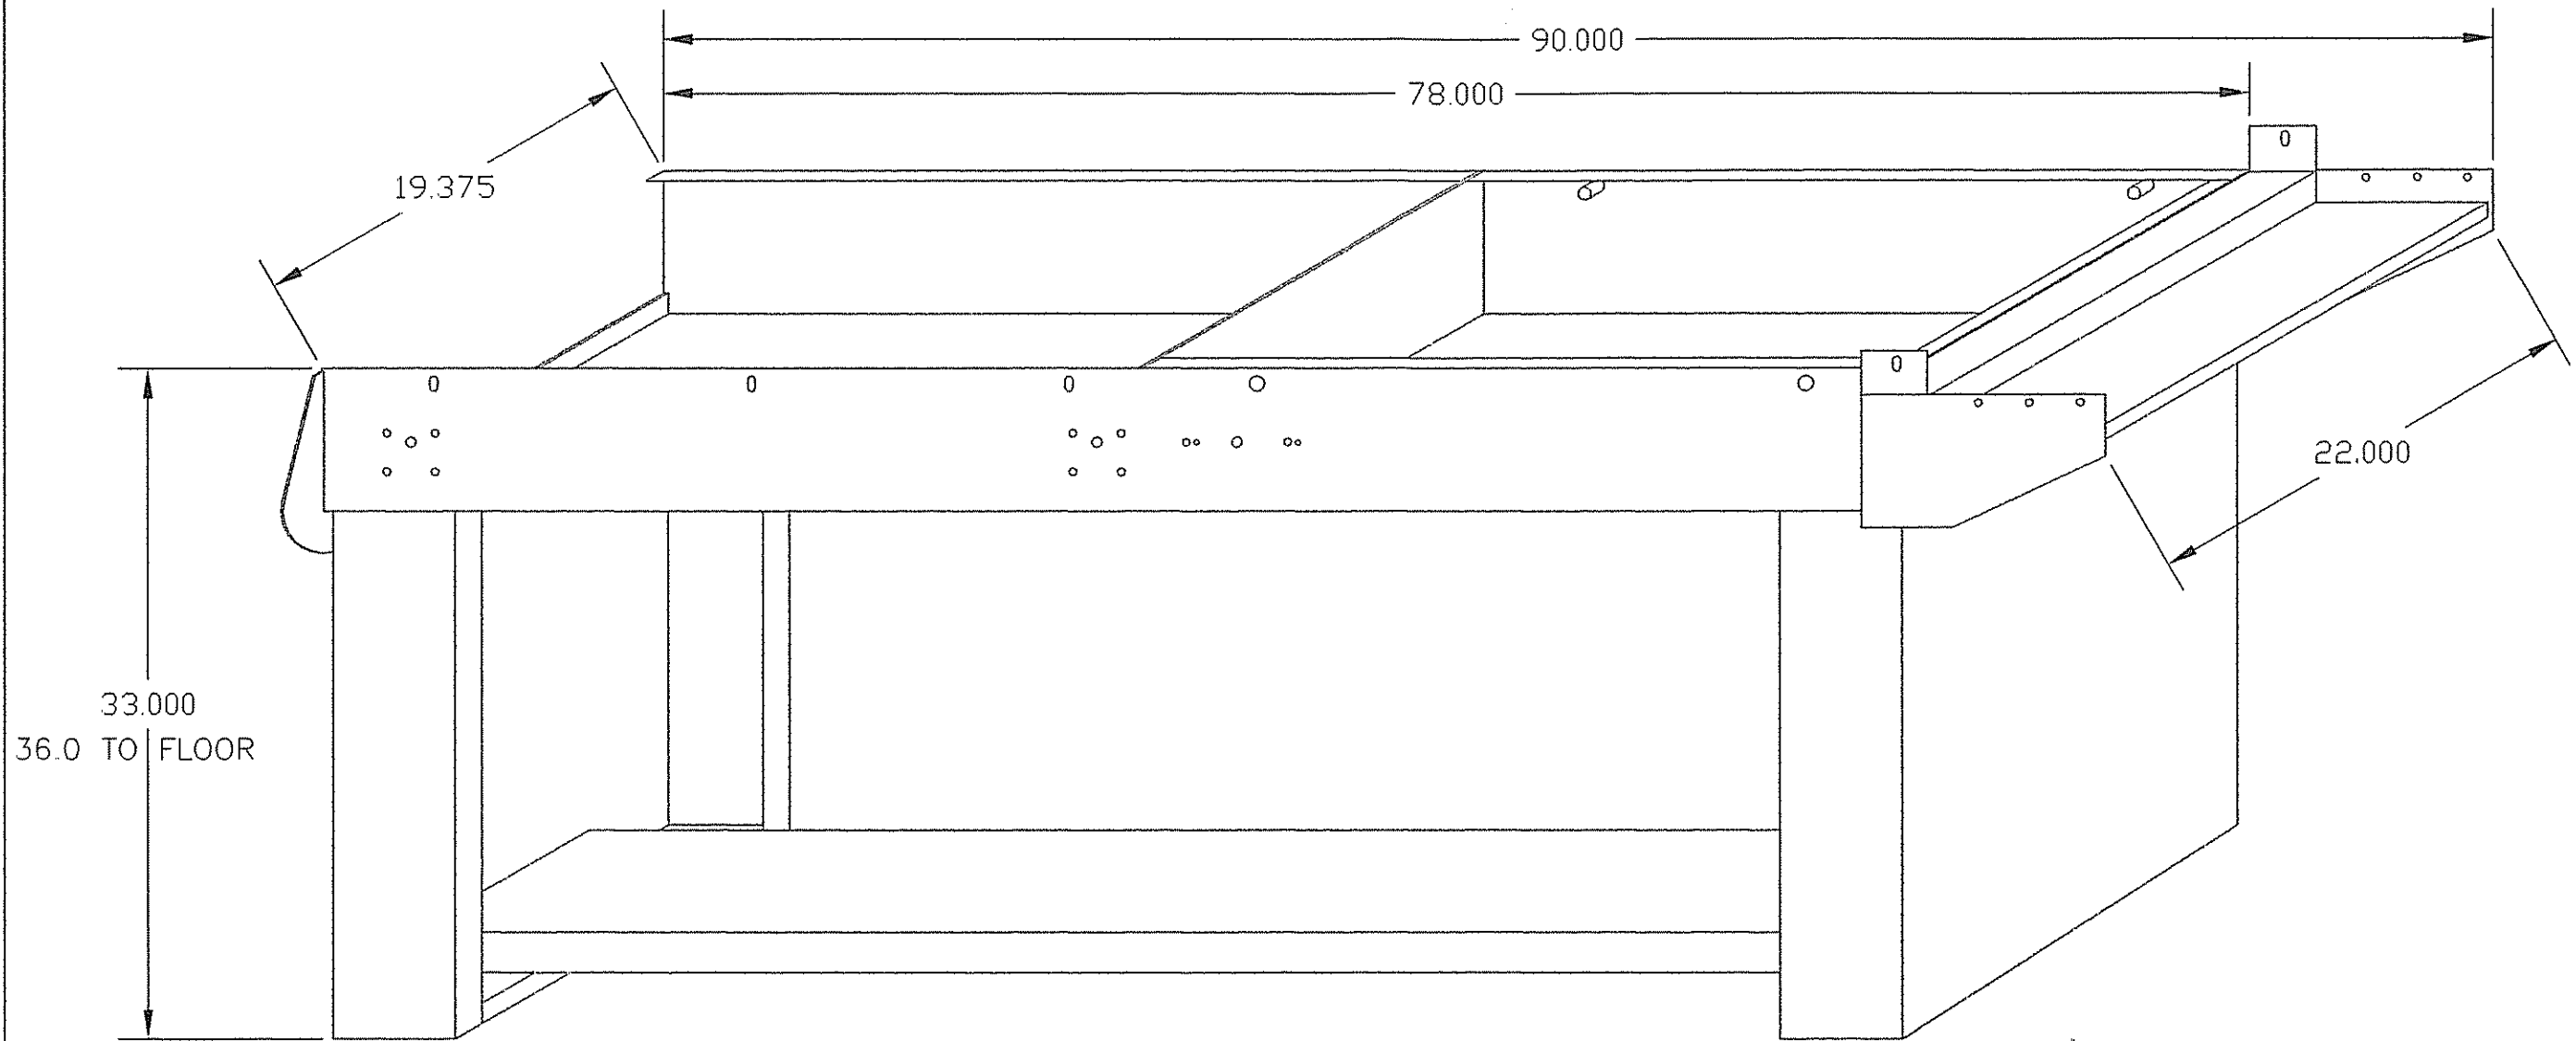

REVISIONS		DATE	APPROVED
REV	DESCRIPTION		

EASTEY ENTERPRISES		Title EM1636 ECONO SEALER	
Tolerance ±.010 (UNLESS SPECIFIED)		Scale 8:1	Material N/A
Drafter TROY S.		Part Numbers WIRE1636	
CHK By	Date 1-5-06	Part size 0.000 x 0.000	