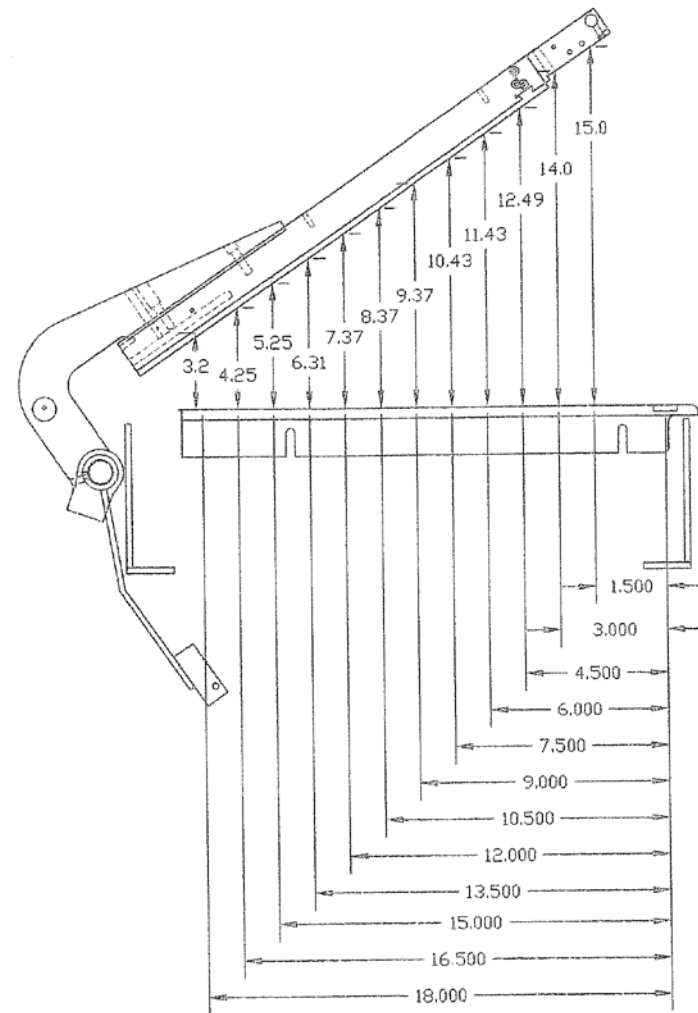

# 20" Side Seal Size Chart

Eastey Enterprises side seal bar size charts are provided to make sure your product will fit under the side seal bar. You will need to know your product height and width to use the charts effectively.

**Hot Knife**

**Hot Wire**