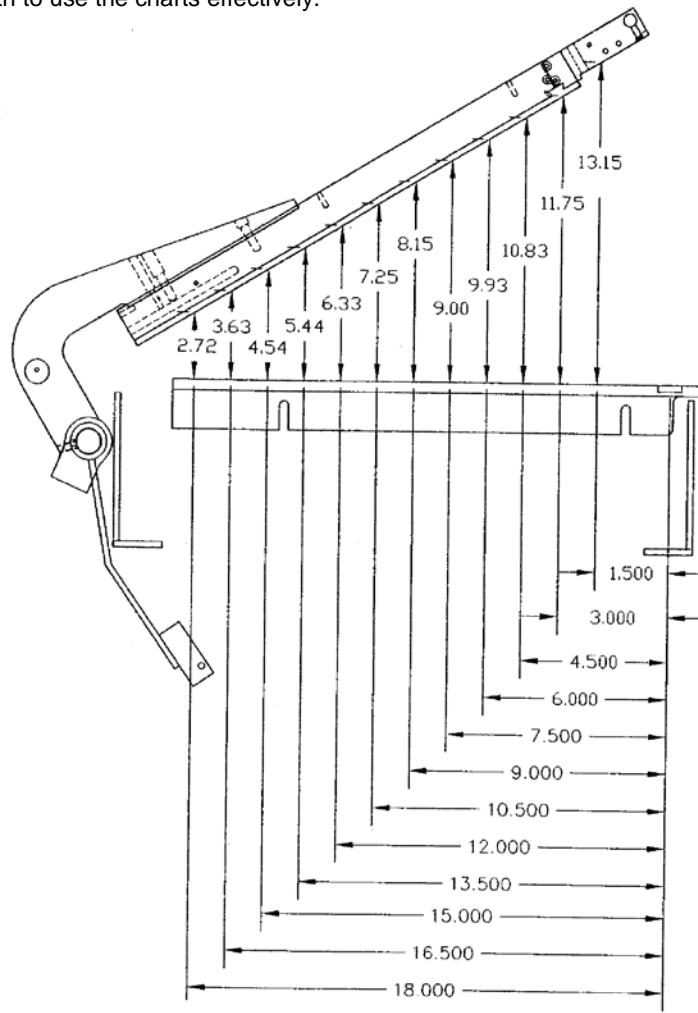

# 20" Side Seal Size Chart

Eastey Enterprises side seal bar size charts are provided to make sure your product will fit under the side seal bar. You will need to know your product height and width to use the charts effectively.

**Hot Knife**

**Hot Wire**